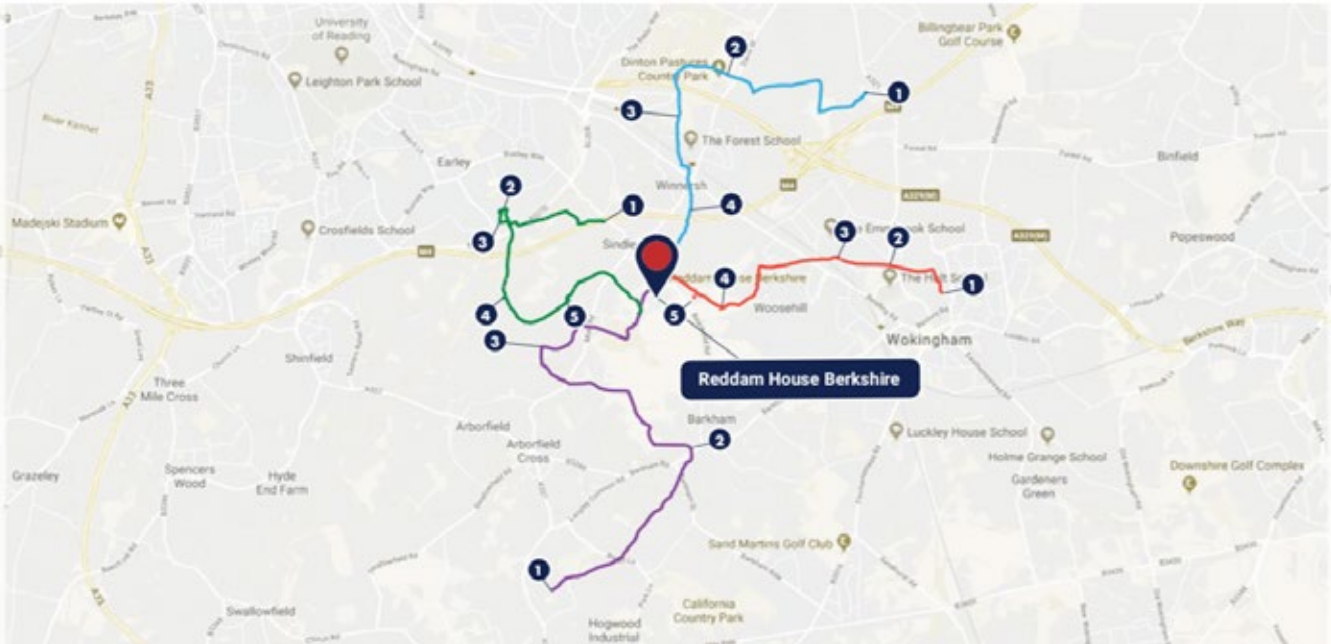

## BERKSHIRE

### Bus Routes

#### Route 1 - The Hook Route ●

Location	Mon - Fri
1 Hook Surgery - £580	0710 1820
2 The Frog and Wicket (Eversley) - £580	0725 1800
3 Spencers Wood - £580	0740 1750
4 Reddam House	0825 1730

#### Route 4 - The Reading Route ●

Location	Mon - Fri
1 Woodley - £260	0705 1845
2 Central Pool, Reading - £580	0720 1820
3 Castle Hill, Reading - £580	0730 1810
4 Green Park - £580	0750 1800
5 Lower Early - £260	0800 1740
6 Reddam House	0820 1730